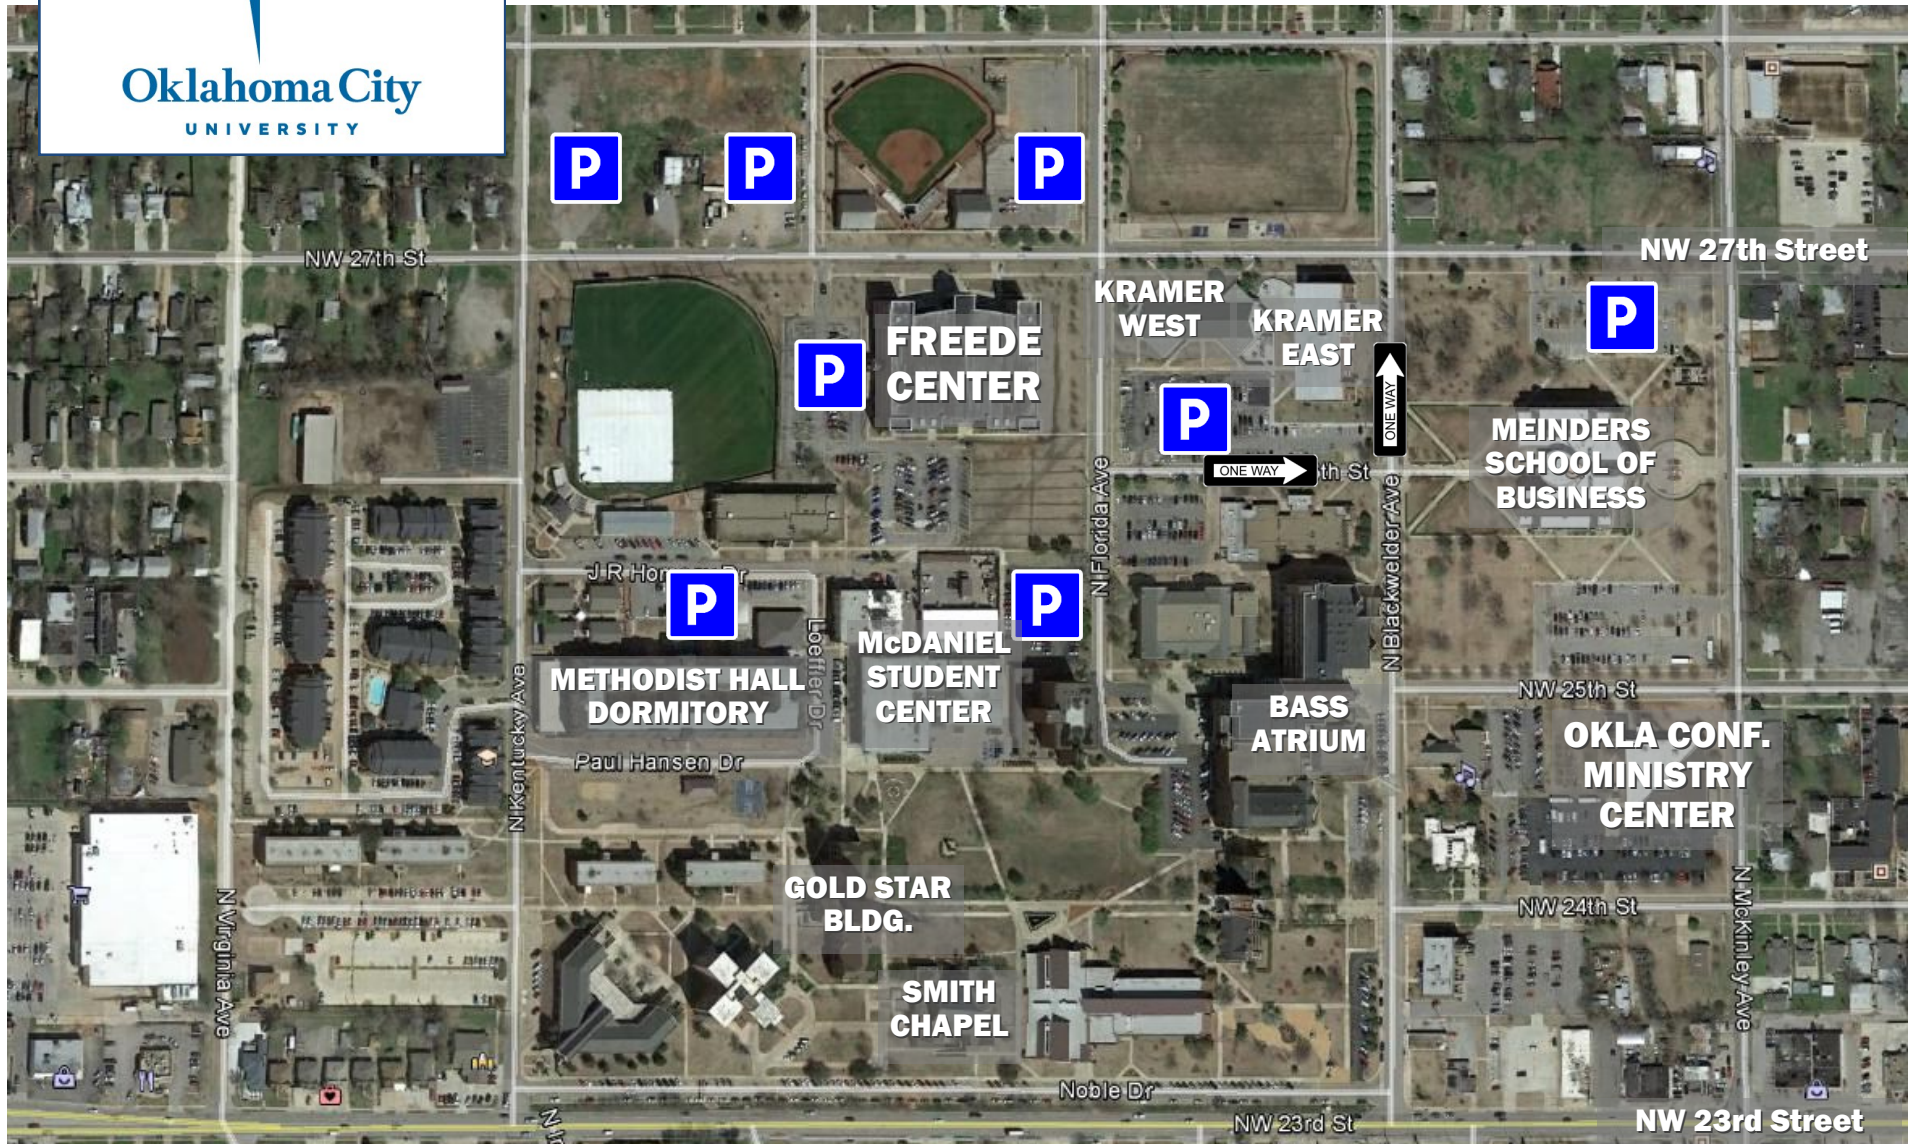

Oklahoma City University Campus Map

The Freede Center (site of the Business Sessions) can be accessed from NW 27th Street from either N. Penn Ave on the west or N. Classen Ave. on the east. (Please note that from NW 23rd Street you will either need to enter campus on McKinley Ave. or Kentucky Ave. as Blackwelder is blocked between NW 24th & 25th.)